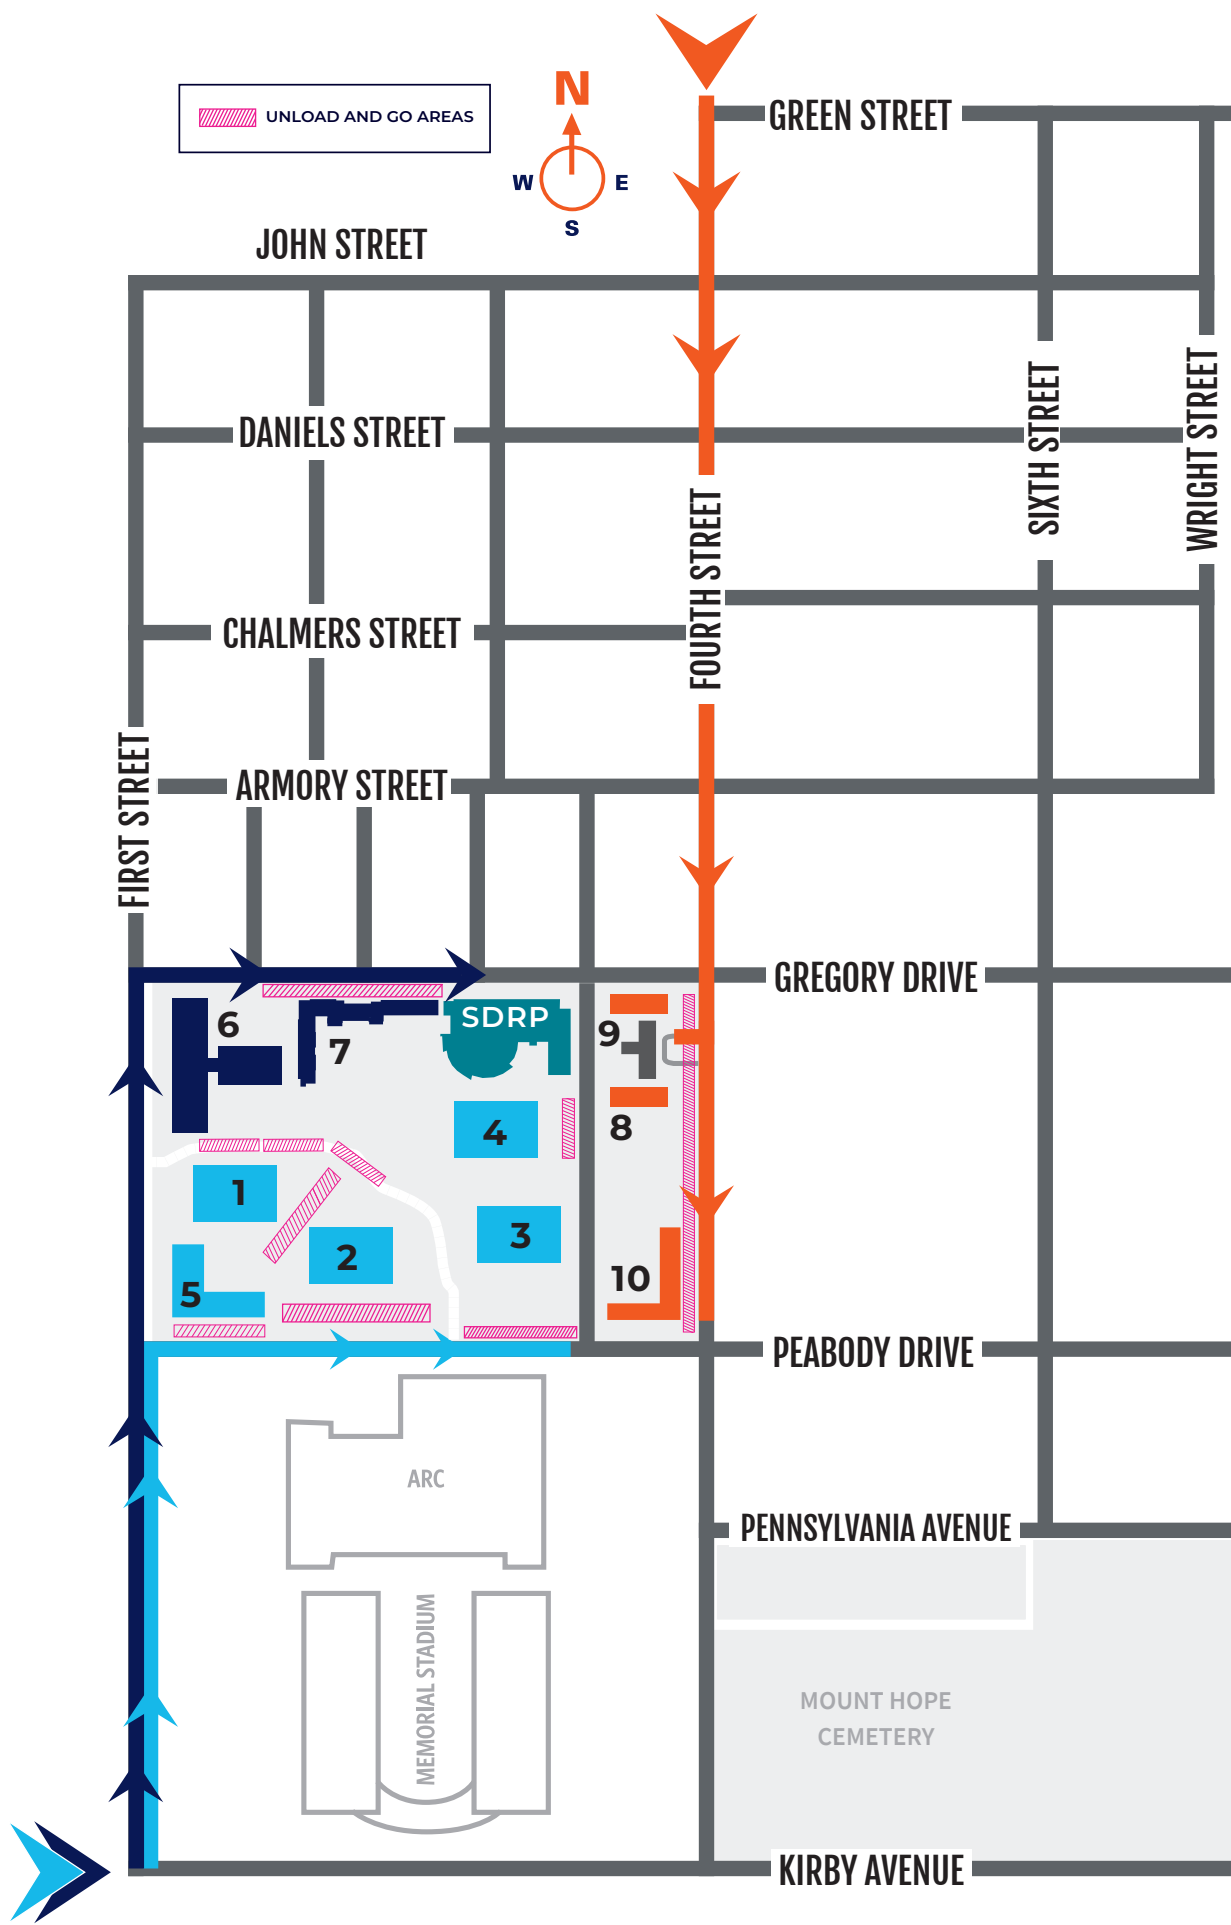

CHAMPAIGN HALLS • IKENBERRY COMMONS

- Hopkins, Scott, Snyder, Weston and Bousfield
- Wassaja and Nugent
- Barton, Lundgren and Taft-Van Doren

From I-74

- Exit at Prospect Ave.
- Take Prospect Ave. South

From I-57/I-72

- From I-57, exit 235A University Ave.
- I-72 becomes University Ave.

● **Hopkins (1), Scott (2), Snyder (3), Weston (4) and Bousfield (5)**

- South on Prospect Ave.
- Turn east onto Kirby Ave.
- Turn north onto First St.
- Turn east onto Peabody Dr.
- Follow signs for hall unload and go areas

● **Wassaja (6) and Nugent (7)**

- South on Prospect Ave.
- Turn east onto Kirby Ave.
- Turn north onto First St.
- Turn east onto Gregory Dr.
- Follow signs for hall unload and go areas

● **Barton (8), Lundgren (9) and Taft-Van Doren (10)**

- *If coming from I-74: South on Prospect Ave.*
- East onto University Ave.
- Turn south onto Fourth St.
- Follow signs for hall unload and go areas