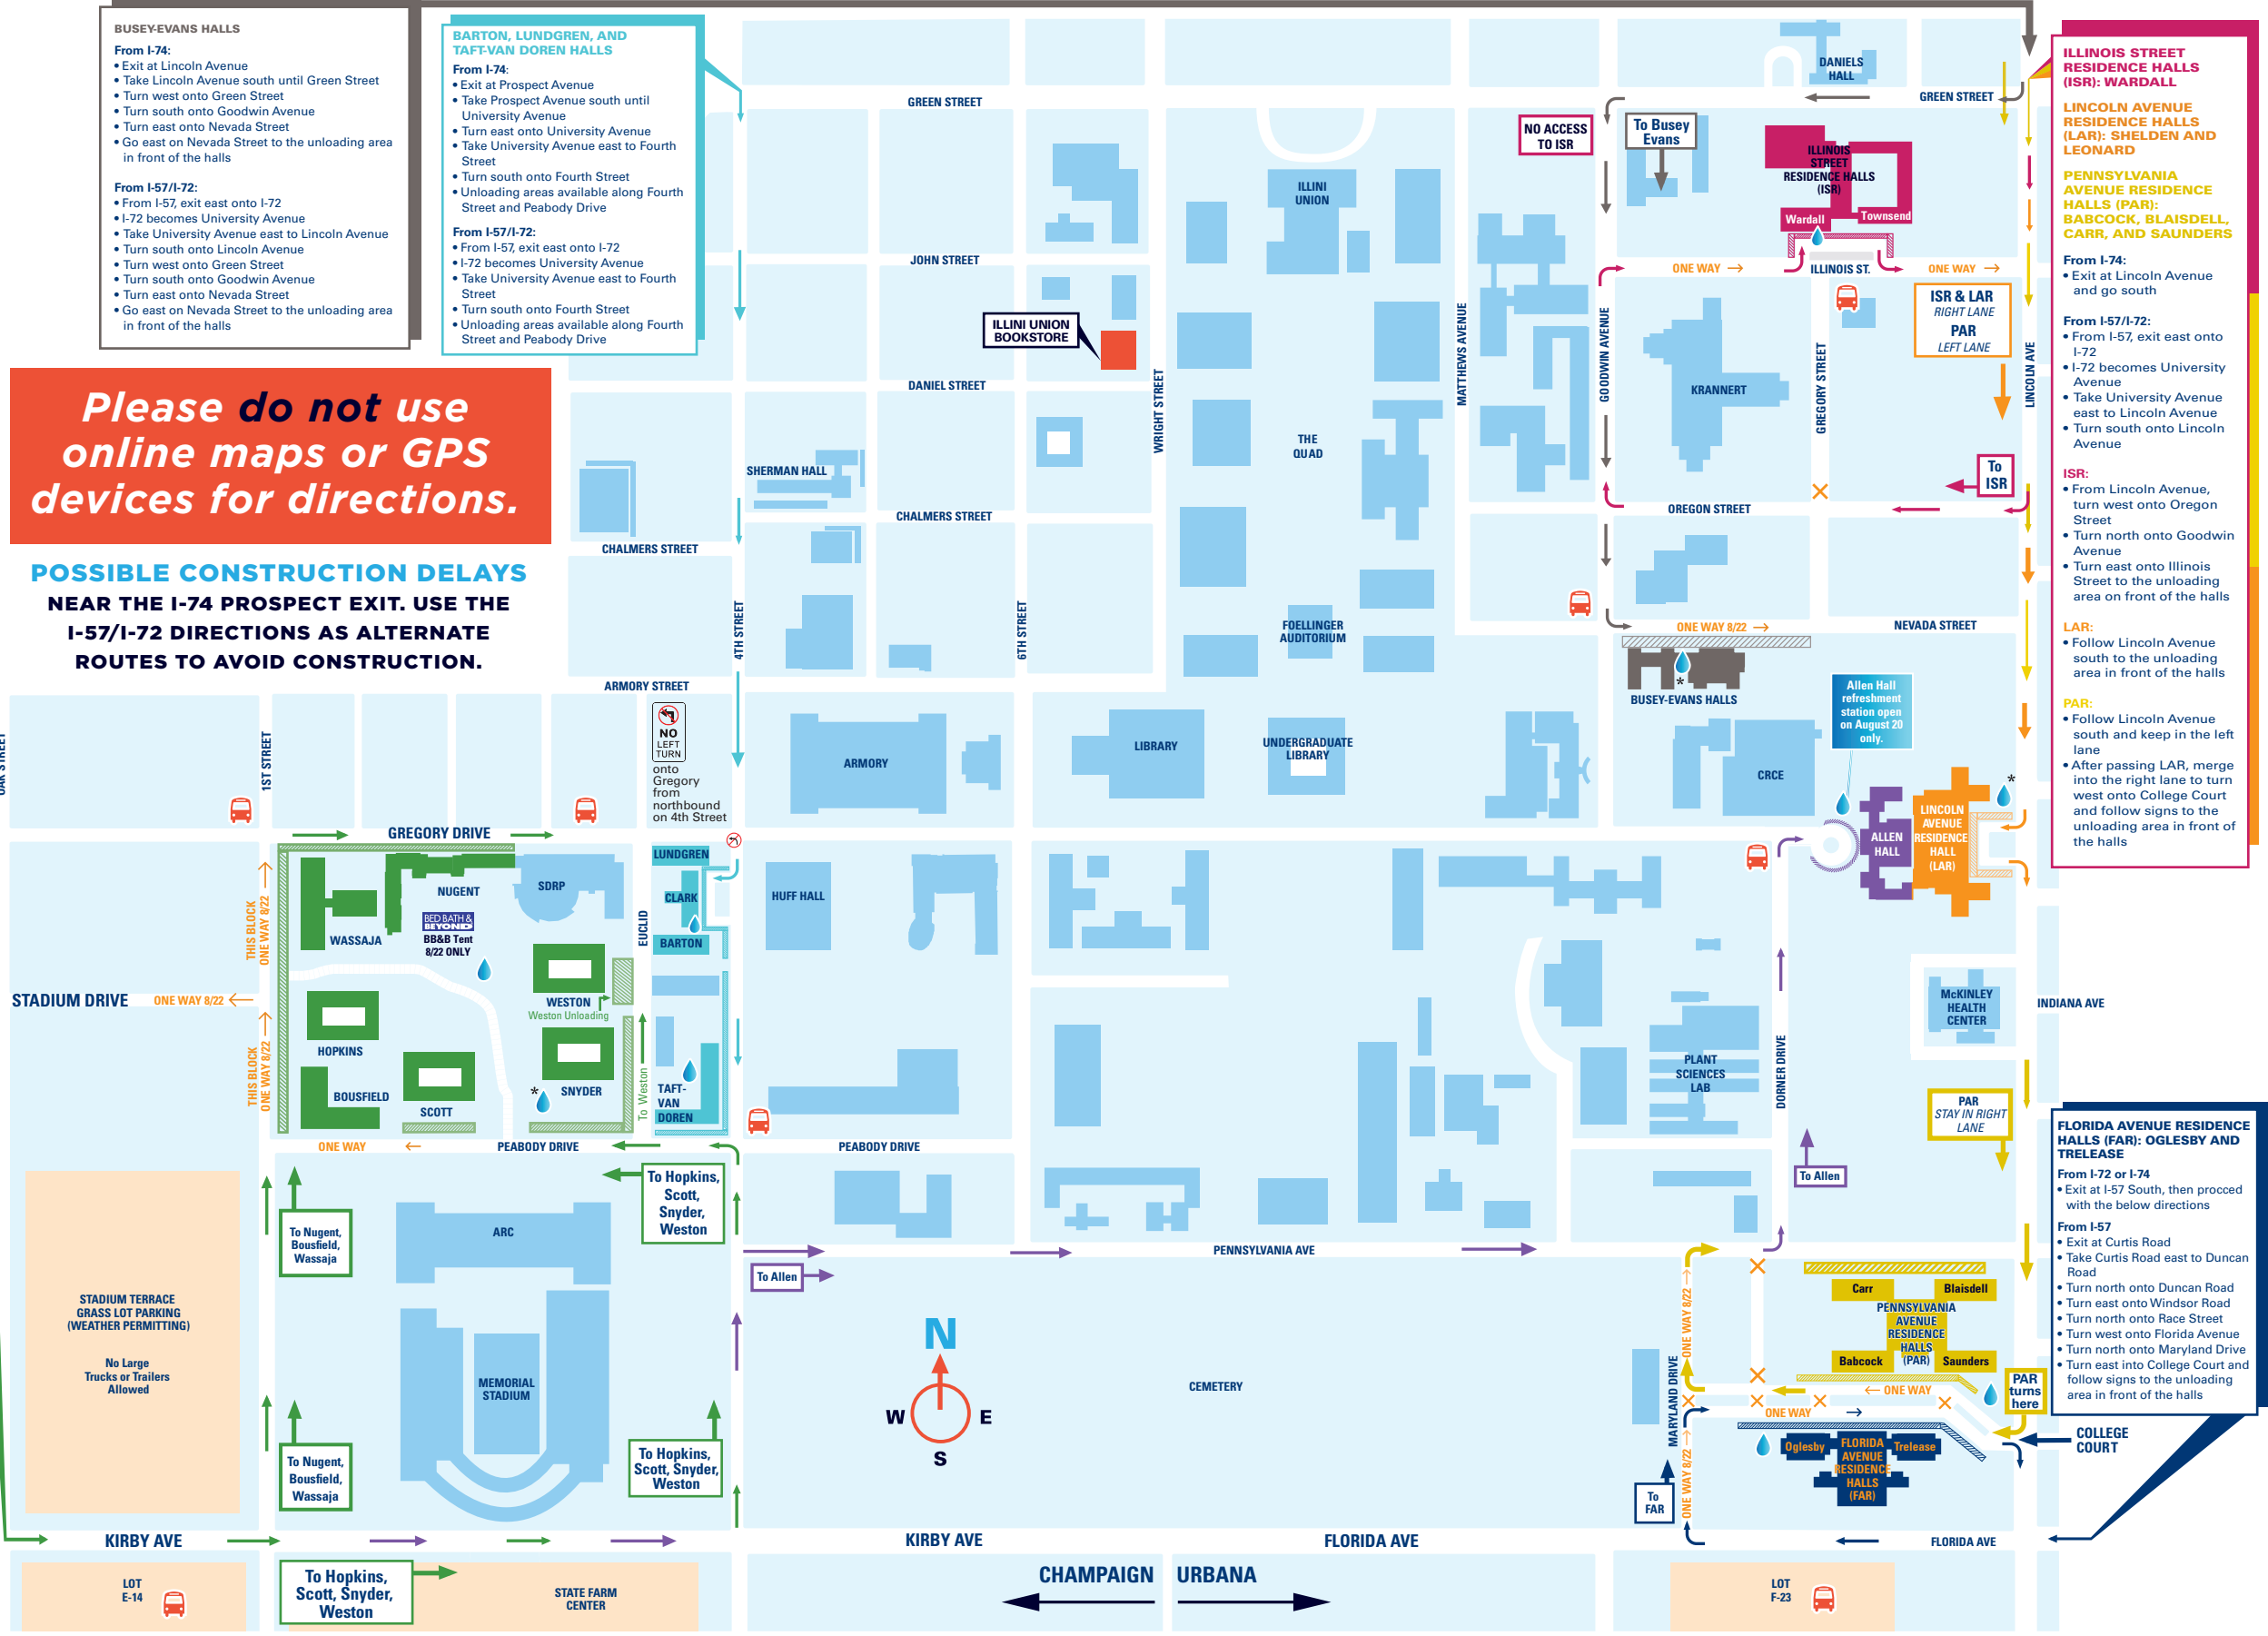

I ILLINOIS
University Housing
STUDENT AFFAIRS

MAP KEY

- SHUTTLE (9 a.m.-3 p.m.)
- REFRESHMENT STATION
* The refreshment stations at Snyder, LAR, and Bussey-Evans will only be open on Thursday, August 22.
- LUNDGREN/CLARK/BARTON/TAFT-VAN DOREN UNLOAD AREA
PENNSYLVANIA AVENUE (PAR) UNLOAD AREA
LINCOLN AVENUE (LAR) UNLOAD AREA
PARKING
HOPKINS/SCOTT/SNYDER/WESTON/NUGENT/BOUSFIELD/WASSAJA UNLOAD AREA
BUSEY-EVANS UNLOAD AREA
ALLEN HALL UNLOAD AREA
ILLINOIS STREET (ISR) UNLOAD AREA
FLORIDA AVENUE (FAR) UNLOAD AREA

To Hopkins, Scott, Snyder, and Weston

- From Kirby Avenue, turn north onto Fourth Street
- Turn west onto Peabody Drive
- Unloading areas available along Peabody Drive and Euclid Street

To Bousfield

- From Kirby Avenue, turn north onto First Street
- Unloading areas available along First Street

To Wassaja and Nugent

- From Kirby Avenue, turn north onto First Street
- Turn east onto Gregory Drive
- Unloading areas available along First Street and Gregory Drive

ALLEN HALL

From I-74:

- Exit at Prospect Avenue
- Take Prospect Avenue south until Kirby Avenue
- Turn east onto Kirby Avenue
- Turn north onto Fourth Street
- Turn east onto Pennsylvania Avenue
- Turn north onto Dorner Drive
- Go north on Dorner Drive to the unloading area in the circle drive outside of Allen Hall

From I-57/I-72:

- From I-57, exit east onto I-72
- I-72 becomes University Avenue
- Take University Avenue east to Prospect Avenue
- Turn south onto Prospect Avenue
- Turn east onto Kirby Avenue
- Turn north onto Fourth Street
- Turn east onto Pennsylvania Avenue
- Turn north onto Dorner Drive
- Go north on Dorner Drive to the unloading area in the circle drive outside of Allen Hall