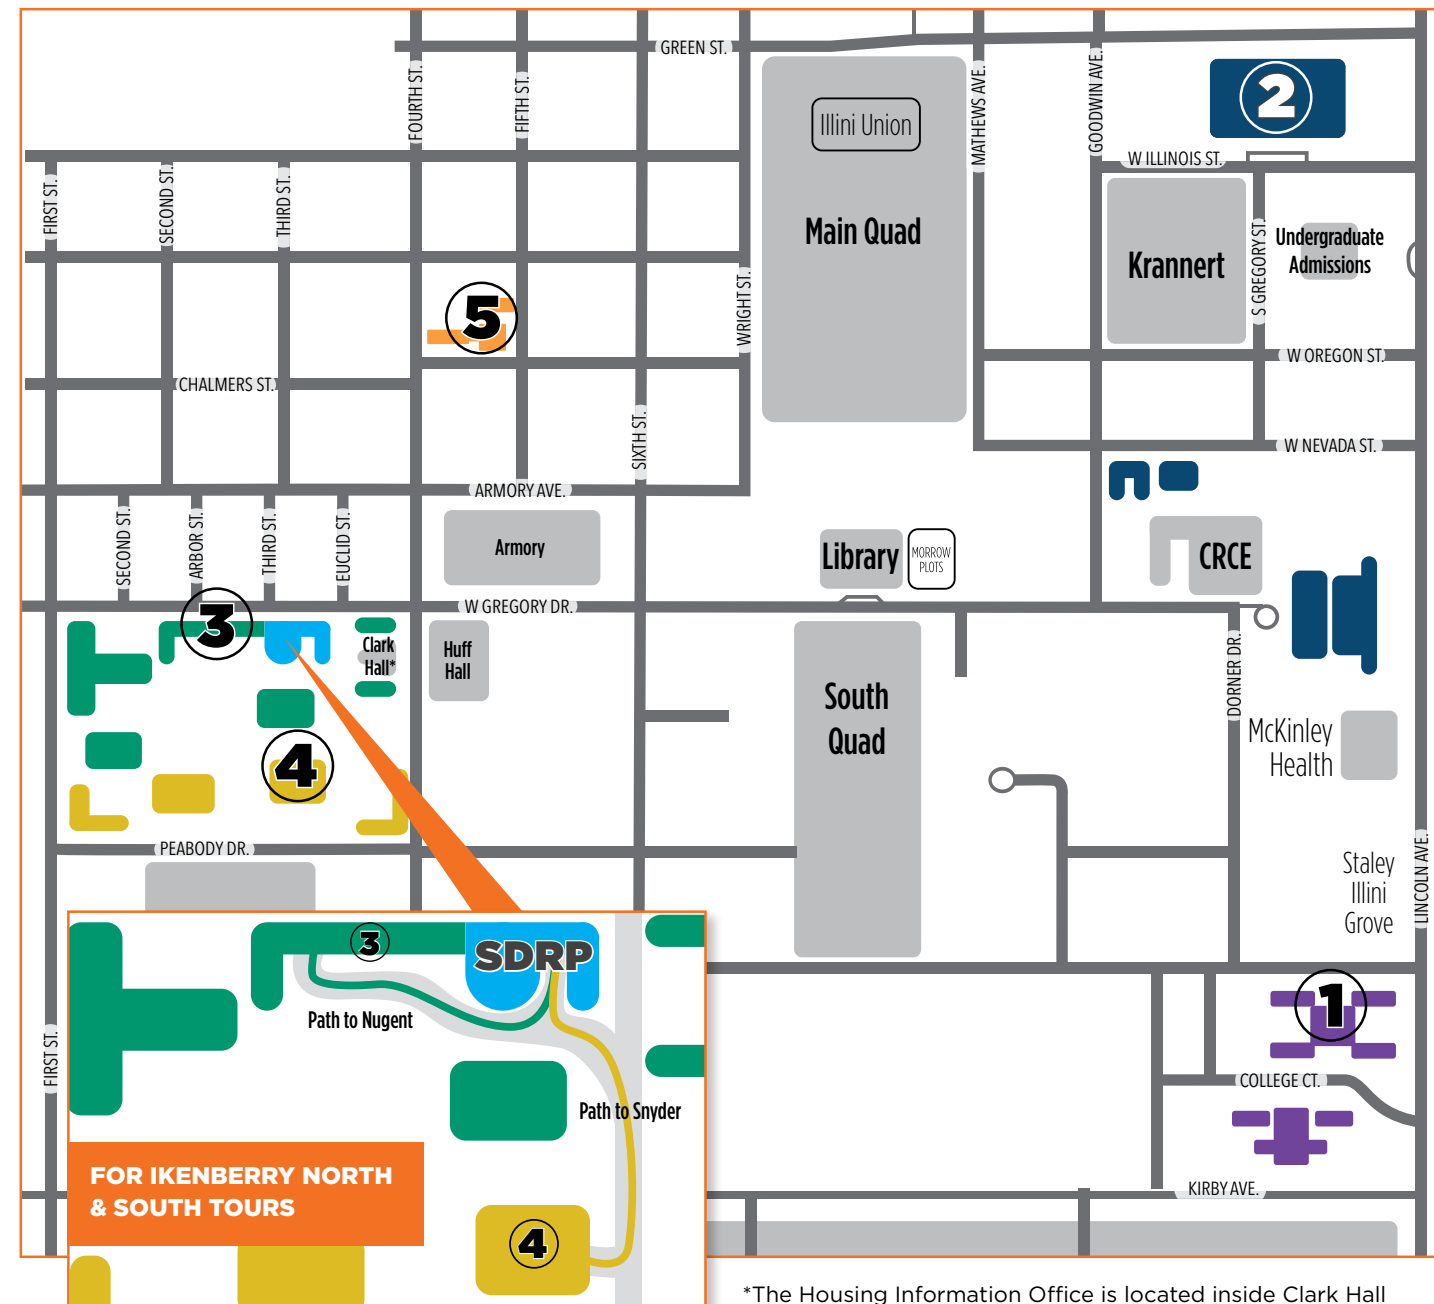

HALL MAP

RESIDENCE HALL TOURS

Nothing equals living on campus where students enjoy convenience and a sense of community. All University Housing residence halls are just a short walk away from classrooms, labs, libraries and sports facilities.

Check out one of five tour rooms in different halls located in each of our neighborhoods. Though we are showing five tour rooms, students can choose from 24 halls in different neighborhoods.

All halls are a short walk from the Main Quad, or feel free to hop on an MTD bus.

Walk-in housing tours take place Monday through Friday (excluding holidays and university breaks) from 2:00 - 4:00 p.m.

TOUR LOCATIONS

1 URBANA SOUTH neighborhood is located on the east side of campus near the recreational fields, Vet Med, and ACES.

Florida Avenue Residence (FAR) and **Pennsylvania Avenue Residence (PAR)** are in Urbana South. FAR has Oglesby and Trelease. PAR has Babcock, Carr, Blaisdell and Saunders. See a sample room in CARR HALL.